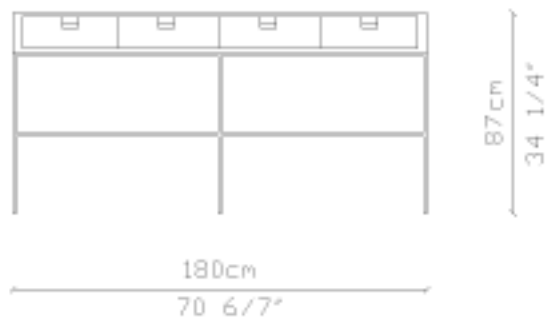

» Dimensions

70 6/7" x 34 1/4" x 15 3/4"
 (W x H x D).

PLANTA
TOP

VISTA FRENTE
FRONT VIEW

VISTA LATERAL
SIDE VIEW