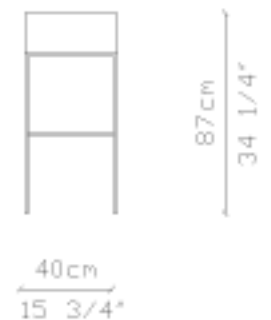

» Dimensions

70 6/7" x 34 1/4" x 15 3/4"
 (W x H x D).

PLANTA
TOP

VISTA FRENTE
FRONT VIEW

VISTA LATERAL
SIDE VIEW