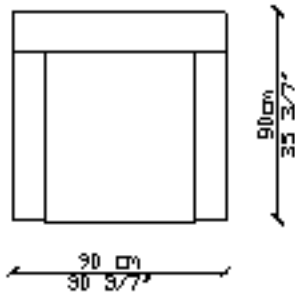

Herrera armchair

Many straight lines mark its simplicity. It adapts to any need that can arise in a private or public space. A sober, elegant and timeless line armchair.

» **Characterstics**

solid wood frame. Baseboard finished in Italian lacquer . Anti allergic Soft filling. Necessary fabric: 5m

» **Dimensions**

30 3/7" x 29 1/2" x 30 3/7" (WxHxD)

PLANTA
TOP

VISTA FRENTE
FRONT VIEW

VISTA LATERAL
SIDE VIEW