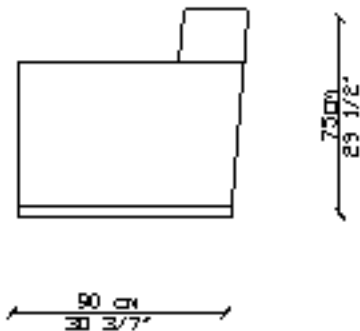

Herrera armchair

Many straight lines mark its simplicity. It adapts to any need that can arise in a private or public space. A sober, elegant and timeless line armchair.

» **Characterstics**

solid wood frame. Baseboard finished in Italian lacquer . Anti allergic Soft filling. Necessary fabric: 5m

» **Dimensions**

30 3/7" x 29 1/2" x 30 3/7" (WxHxD)

PLANTA
TOP

VISTA FRENTE
FRONT VIEW

VISTA LATERAL
SIDE VIEW