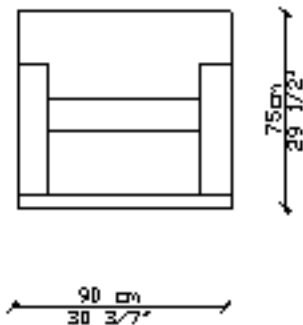

Herrera armchair

Many straight lines mark its simplicity. It adapts to any need that can arise in a private or public space. A sober, elegant and timeless line armchair.

» **Characterstics**

solid wood frame. Baseboard finished in Italian lacquer . Anti allergic Soft filling. Necessary fabric: 5m

» **Dimensions**

30 3/7" x 29 1/2" x 30 3/7" (WxHxD)

PLANTA
TOP

VISTA FRENTE
FRONT VIEW

VISTA LATERAL
SIDE VIEW