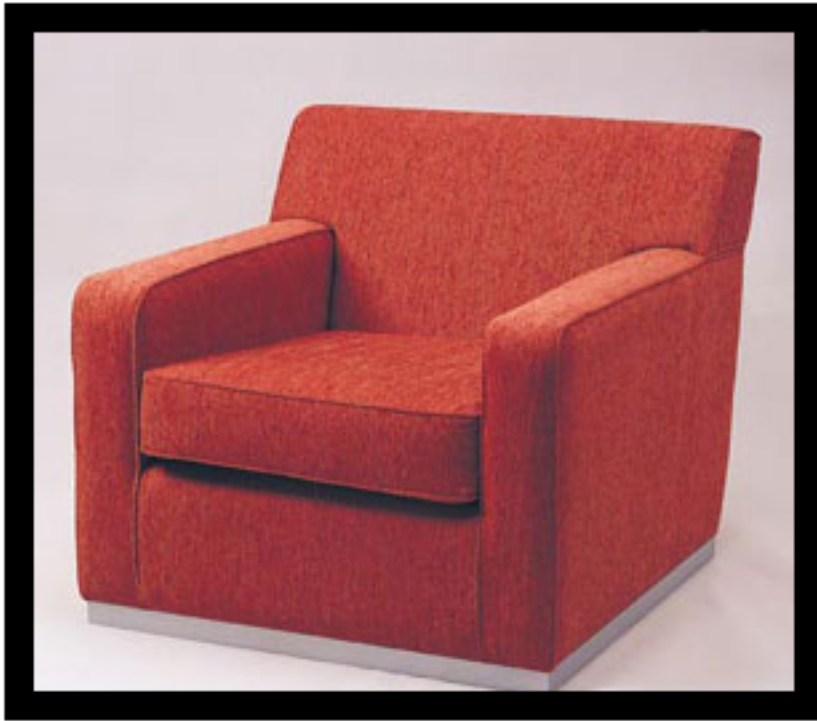

Herrera armchair

Many straight lines mark its simplicity. It adapts to any need that can arise in a private or public space. A sober, elegant and timeless line armchair.

» **Characterstics**

solid wood frame. Baseboard finished in Italian lacquer . Anti allergic Soft filling. Necessary fabric: 5m

» **Dimensions**

30 3/7" x 29 1/2" x 30 3/7" (WxHxD)

PLANTA
TOP

VISTA FRENTE
FRONT VIEW

VISTA LATERAL
SIDE VIEW