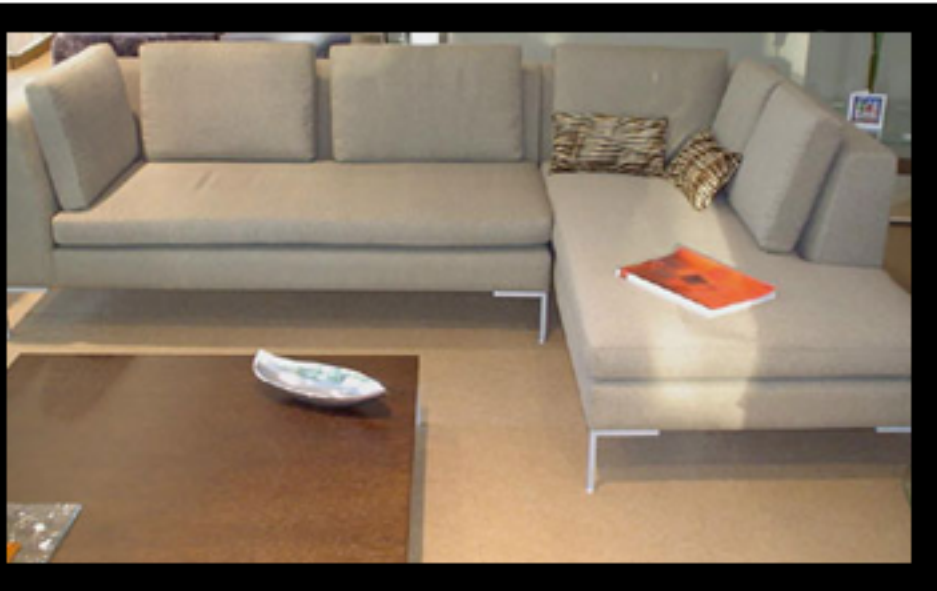

# Charles Modular System

The contemporary image, the functionalism and the warmth of its materials make this piece of furniture perfect for modern spaces.

### » Characteristics

solid wood structure, anti allergic soft filling, solid steel supports, Italian epoxy finish. Necessary fabric for the Sofa: 13m and for Chaise Longue 12m.

### » Dimensions

Sofa Charles 35 3/7" x 28 3/4" x 70 6/7"  
 Chaise Longue Charles  
 35 3/7" x 28 3/4" x 70 6/7"  
 (W x H x D).

SOFA 1-4001-00

FRONT VIEW  
 VISTA FRENTE

SIDE VIEW  
 VISTA LATERAL

TOP  
 PLANTA