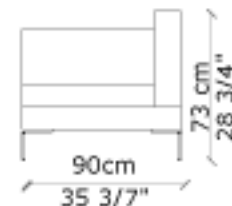

### » Dimensions

Sofa Charles 35 3/7" x 28 3/4" x 70 6/7"  
 Chaise Longue Charles  
 35 3/7" x 28 3/4" x 70 6/7"  
 (W x H x D).

SOFA 1-4001-00

FRONT VIEW  
 VISTA FRENTE

SIDE VIEW  
 VISTA LATERAL

TOP  
 PLANTA

CHAISE LONGUE 1-4001-01

FRONT VIEW  
 VISTA FRENTE

SIDE VIEW  
 VISTA LATERAL

TOP  
 PLANTA