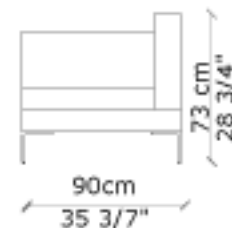

### » Dimensions

Sofa Charles 35 3/7" x 28 3/4" x 70 6/7"  
 Chaise Longue Charles  
 35 3/7" x 28 3/4" x 70 6/7"  
 (W x H x D).

SOFA 1-4001-00

FRONT VIEW  
 VISTA FRENTE

SIDE VIEW  
 VISTA LATERAL

TOP  
 PLANTA

CHAISE LONGUE 1-4001-01

FRONT VIEW  
 VISTA FRENTE

SIDE VIEW  
 VISTA LATERAL

TOP  
 PLANTA