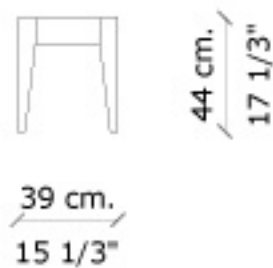

Max bench

An ideal bench for the bedroom or living room.

» **Characteristics**

Wooden structure.
Seat and supports upholstered in leather to election.

» **Measures**

130 x 39 x 44 cm.
51 1/6" x 15 1/3" x 17 1/3"
(W x D x H).

PLANTA
TOP

VISTA FRENTE
VIEW FRONT

VISTA LATERAL
VIEW SIDE