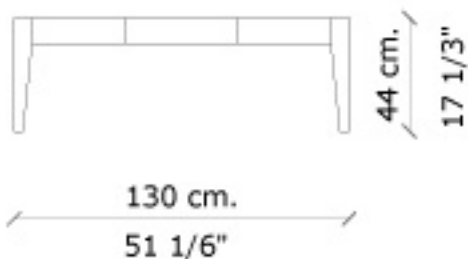

Max bench

An ideal bench for the bedroom or living room.

» **Characteristics**

Wooden structure.
Seat and supports upholstered in leather to election.

» **Measures**

130 x 39 x 44 cm.
51 1/6" x 15 1/3" x 17 1/3"
(W x D x H).

PLANTA
TOP

VISTA FRENTE
VIEW FRONT

VISTA LATERAL
VIEW SIDE