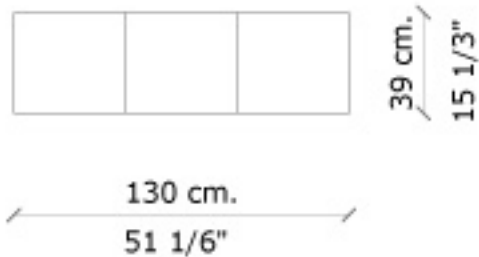

Max bench

An ideal bench for the bedroom or living room.

» **Characteristics**

Wooden structure.
Seat and supports upholstered in leather to election.

» **Measures**

130 x 39 x 44 cm.
51 1/6" x 15 1/3" x 17 1/3"
(W x D x H).

PLANTA
TOP

VISTA FRENTE
VIEW FRONT

VISTA LATERAL
VIEW SIDE