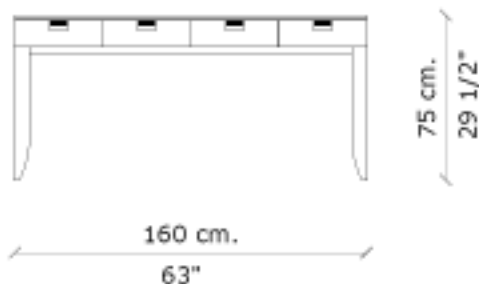

### » Measures

160 x 80 x 75 cm. /  
63" x 31 1/2" x 29 1/2" (A x P x H).

PLANTA  
TOP

VISTA FRENTE  
FRONT VIEW

VISTA LATERAL  
SIDE VIEW