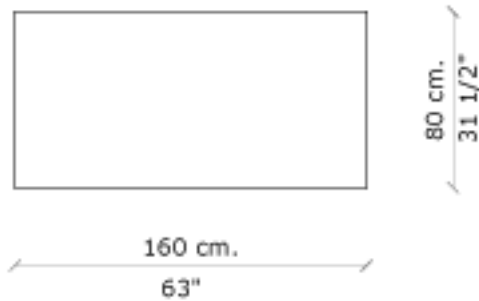

### » Measures

160 x 80 x 75 cm. /  
63" x 31 1/2" x 29 1/2" (A x P x H).

PLANTA  
TOP

VISTA FRENTE  
FRONT VIEW

VISTA LATERAL  
SIDE VIEW