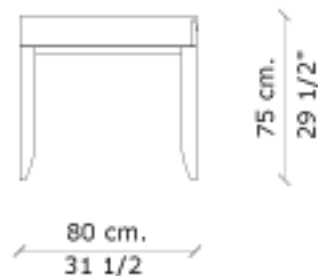

### » Measures

160 x 80 x 75 cm. /  
63" x 31 1/2" x 29 1/2" (A x P x H).

PLANTA  
TOP

VISTA FRENTE  
FRONT VIEW

VISTA LATERAL  
SIDE VIEW