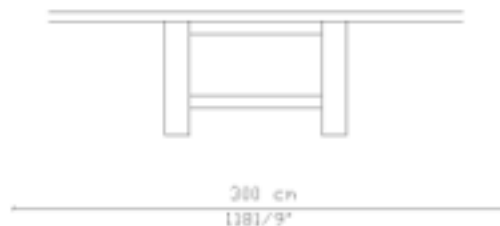

Milano Table

An imposing table for 12 diners where simple shapes and structures mix with warm materials.

» **Characteristics**

Slovenian oak finish table.
 Polyurethane polish in pressurized thermo-cabin, optional. White wash process.

» **Dimensions**

118 1/9" x 43 1/3" x 43 1/3"
 (W x H x D).

TOP
 PLANTA

FRONT VIEW
 VISTA FRENTE

SIDE VIEW
 VISTA LATERAL