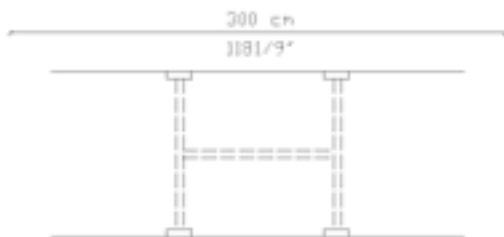

Milano Table

An imposing table for 12 diners where simple shapes and structures mix with warm materials.

» **Characteristics**

Slovenian oak finish table.
 Polyurethane polish in pressurized thermo-cabin, optional. White wash process.

» **Dimensions**

118 1/9" x 43 1/3" x 43 1/3"
 (W x H x D).

TOP
 PLANTA

FRONT VIEW
 VISTA FRENTE

SIDE VIEW
 VISTA LATERAL