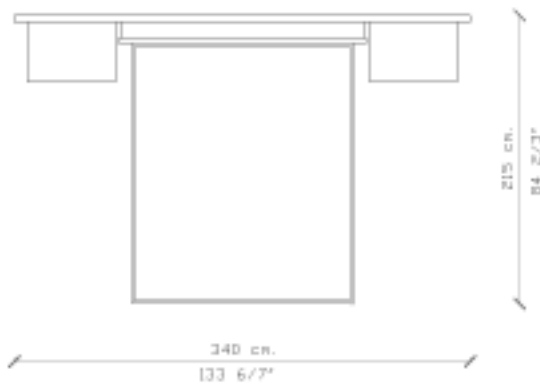

Necessary leather: 8m2 Lighting Box.

» **Dimensions:** Coat 3.40 x 1.17m

Dimensions: hanging night tables 0.65 x 0.4

Dimensions: back 1.85 x 0.92m

Dimensions: bed 1.65 x 1.90m

PLANTA
TOP

VISTA FRENTE
FRONT VIEW

VISTA LATERAL
SIDE VIEW