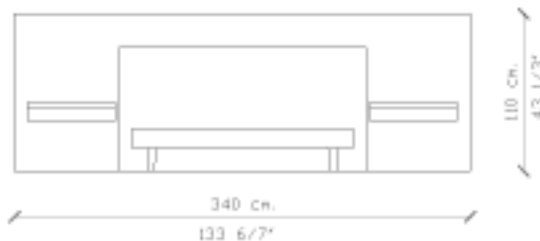

Necessary leather: 8m2 Lighting Box.

» **Dimensions:** Coat 3.40 x 1.17m

Dimensions: hanging night tables 0.65 x 0.4

Dimensions: back 1.85 x 0.92m

Dimensions: bed 1.65 x 1.90m

PLANTA
TOP

VISTA FRENTE
FRONT VIEW

VISTA LATERAL
SIDE VIEW