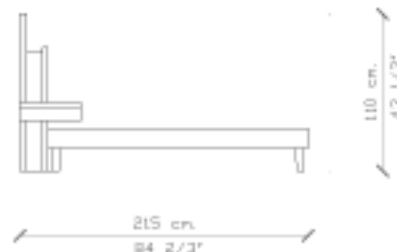

Necessary leather: 8m2 Lighting Box.

» **Dimensions:** Coat 3.40 x 1.17m

Dimensions: hanging night tables 0.65 x 0.4

Dimensions: back 1.85 x 0.92m

Dimensions: bed 1.65 x 1.90m

PLANTA
TOP

VISTA FRENTE
FRONT VIEW

VISTA LATERAL
SIDE VIEW