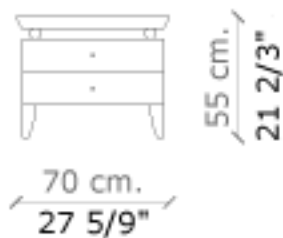

» **Measures**

71 x 55 x 50 cm.
 28" x 21 2/3" x 19 2/3" (W x D x H).

PLANTA
TOP

VISTA FRENTE
VIEW FRONT

VISTA LATERAL
VIEW SIDE