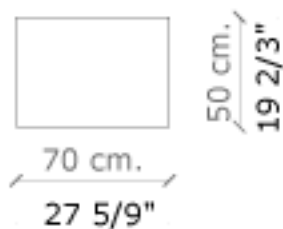

» **Measures**

71 x 55 x 50 cm.
 28" x 21 2/3" x 19 2/3" (W x D x H).

PLANTA
TOP

VISTA FRENTE
VIEW FRONT

VISTA LATERAL
VIEW SIDE